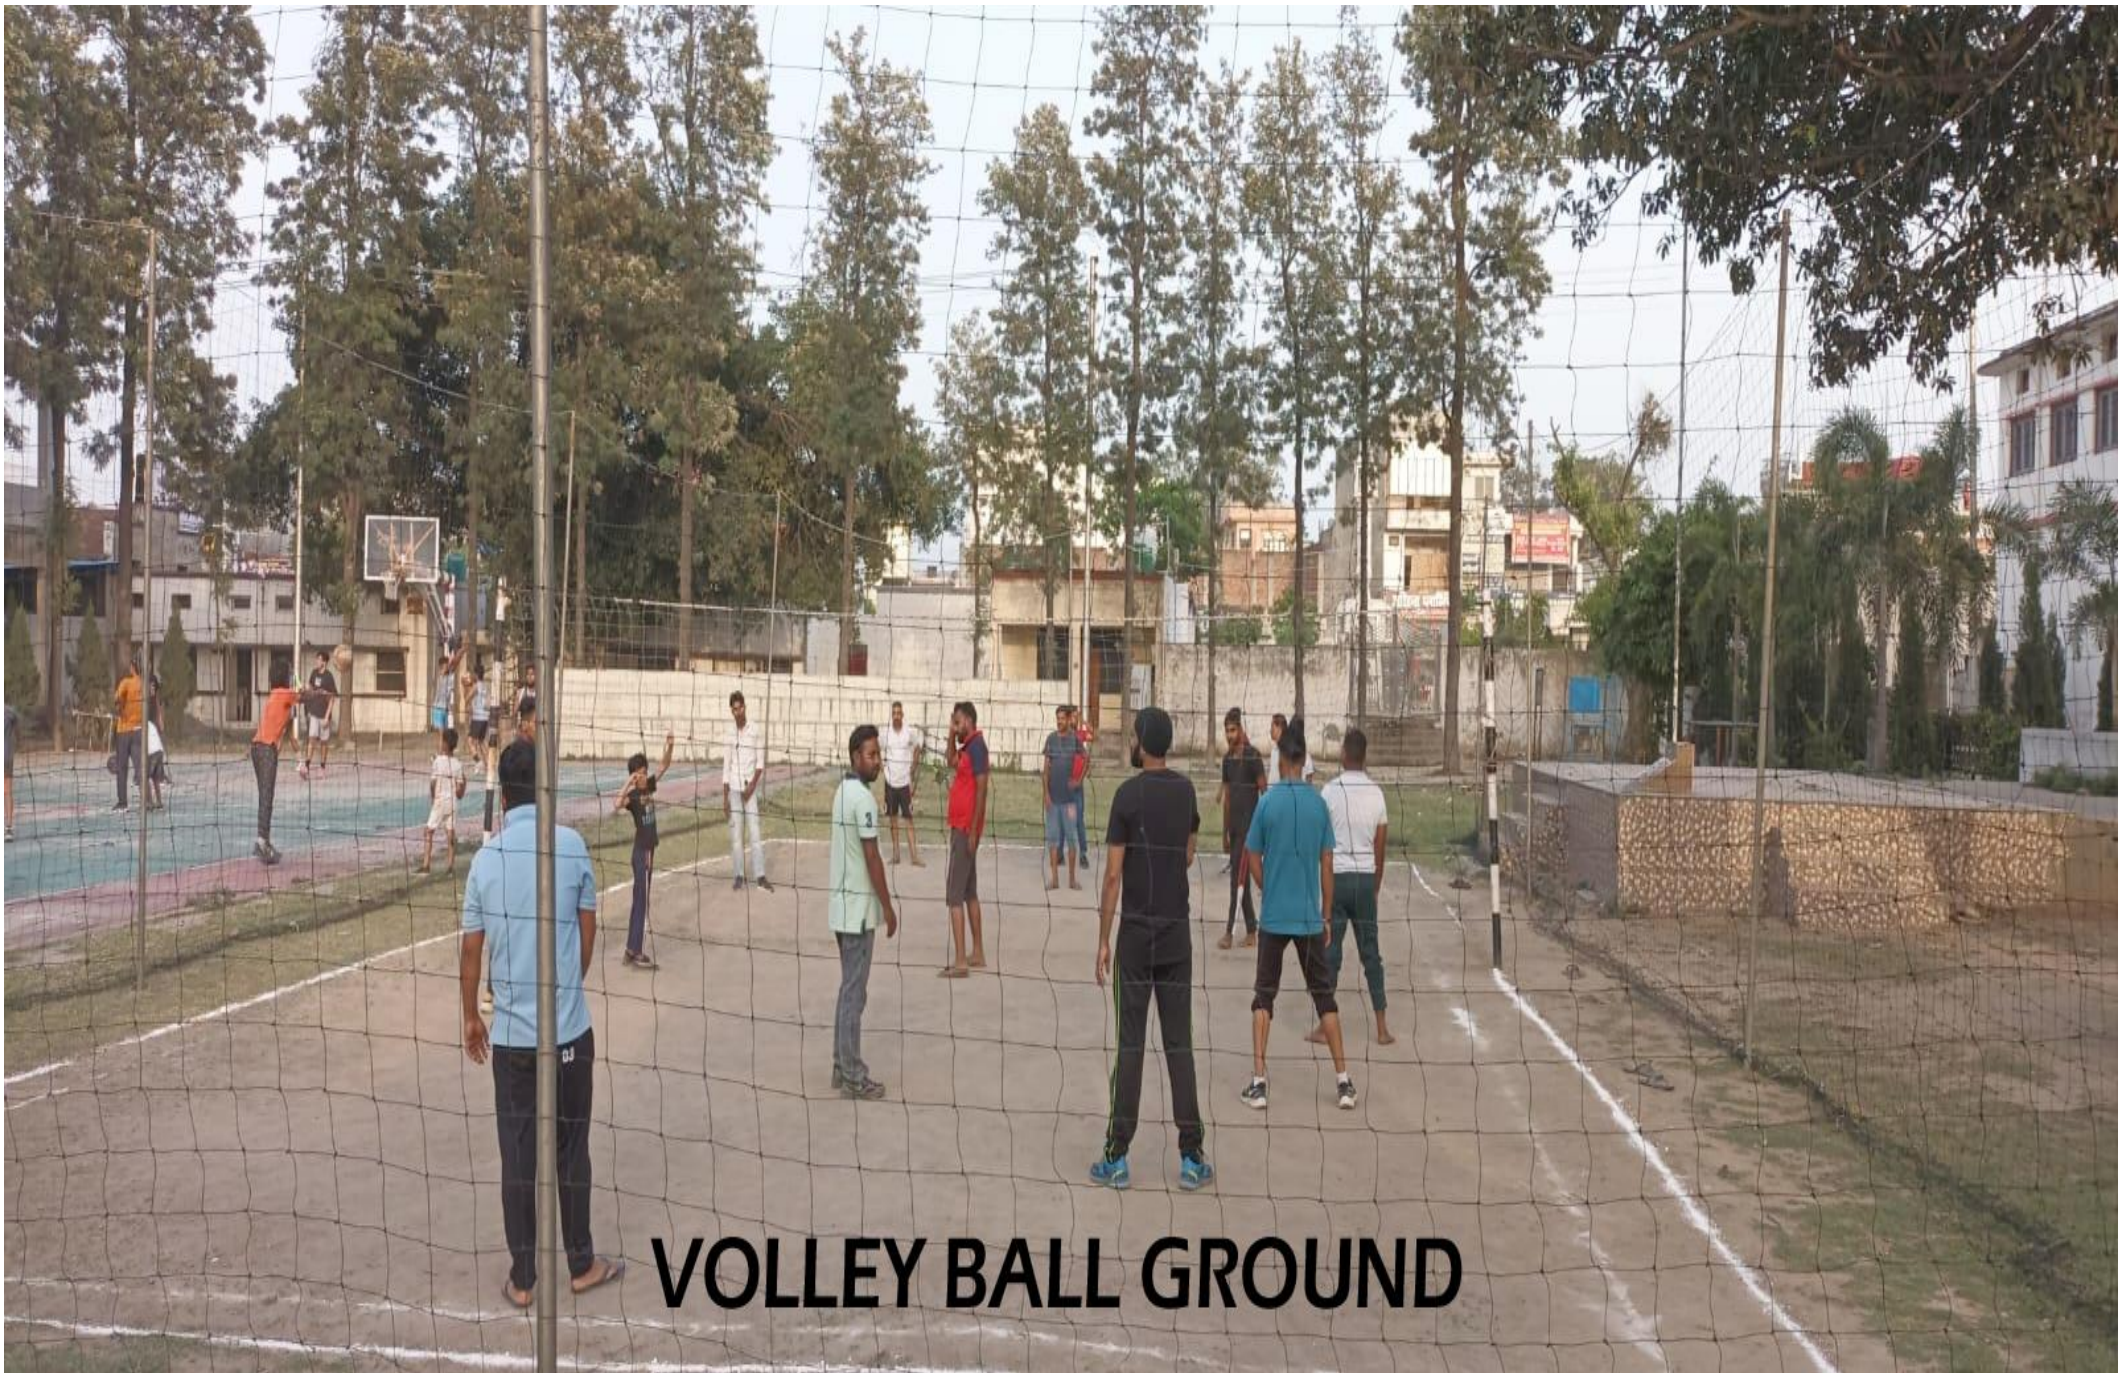

YOGA PROGRAM, KALANGAN HALL

YOGA PROGRAM KALANGAN HALL

VOLLEY BALL GROUND

BASKET BALL COURT

BASKET BALL COURT

 GPS Map Camera

Saharanpur, Uttar Pradesh, India
J V Jain College, Avas Vikas Colony, Praduman Nagar,
Saharanpur, Uttar Pradesh 247001, India
Lat 29.939292°
Long 77.54596°
20/05/23 05:27 PM GMT +05:30