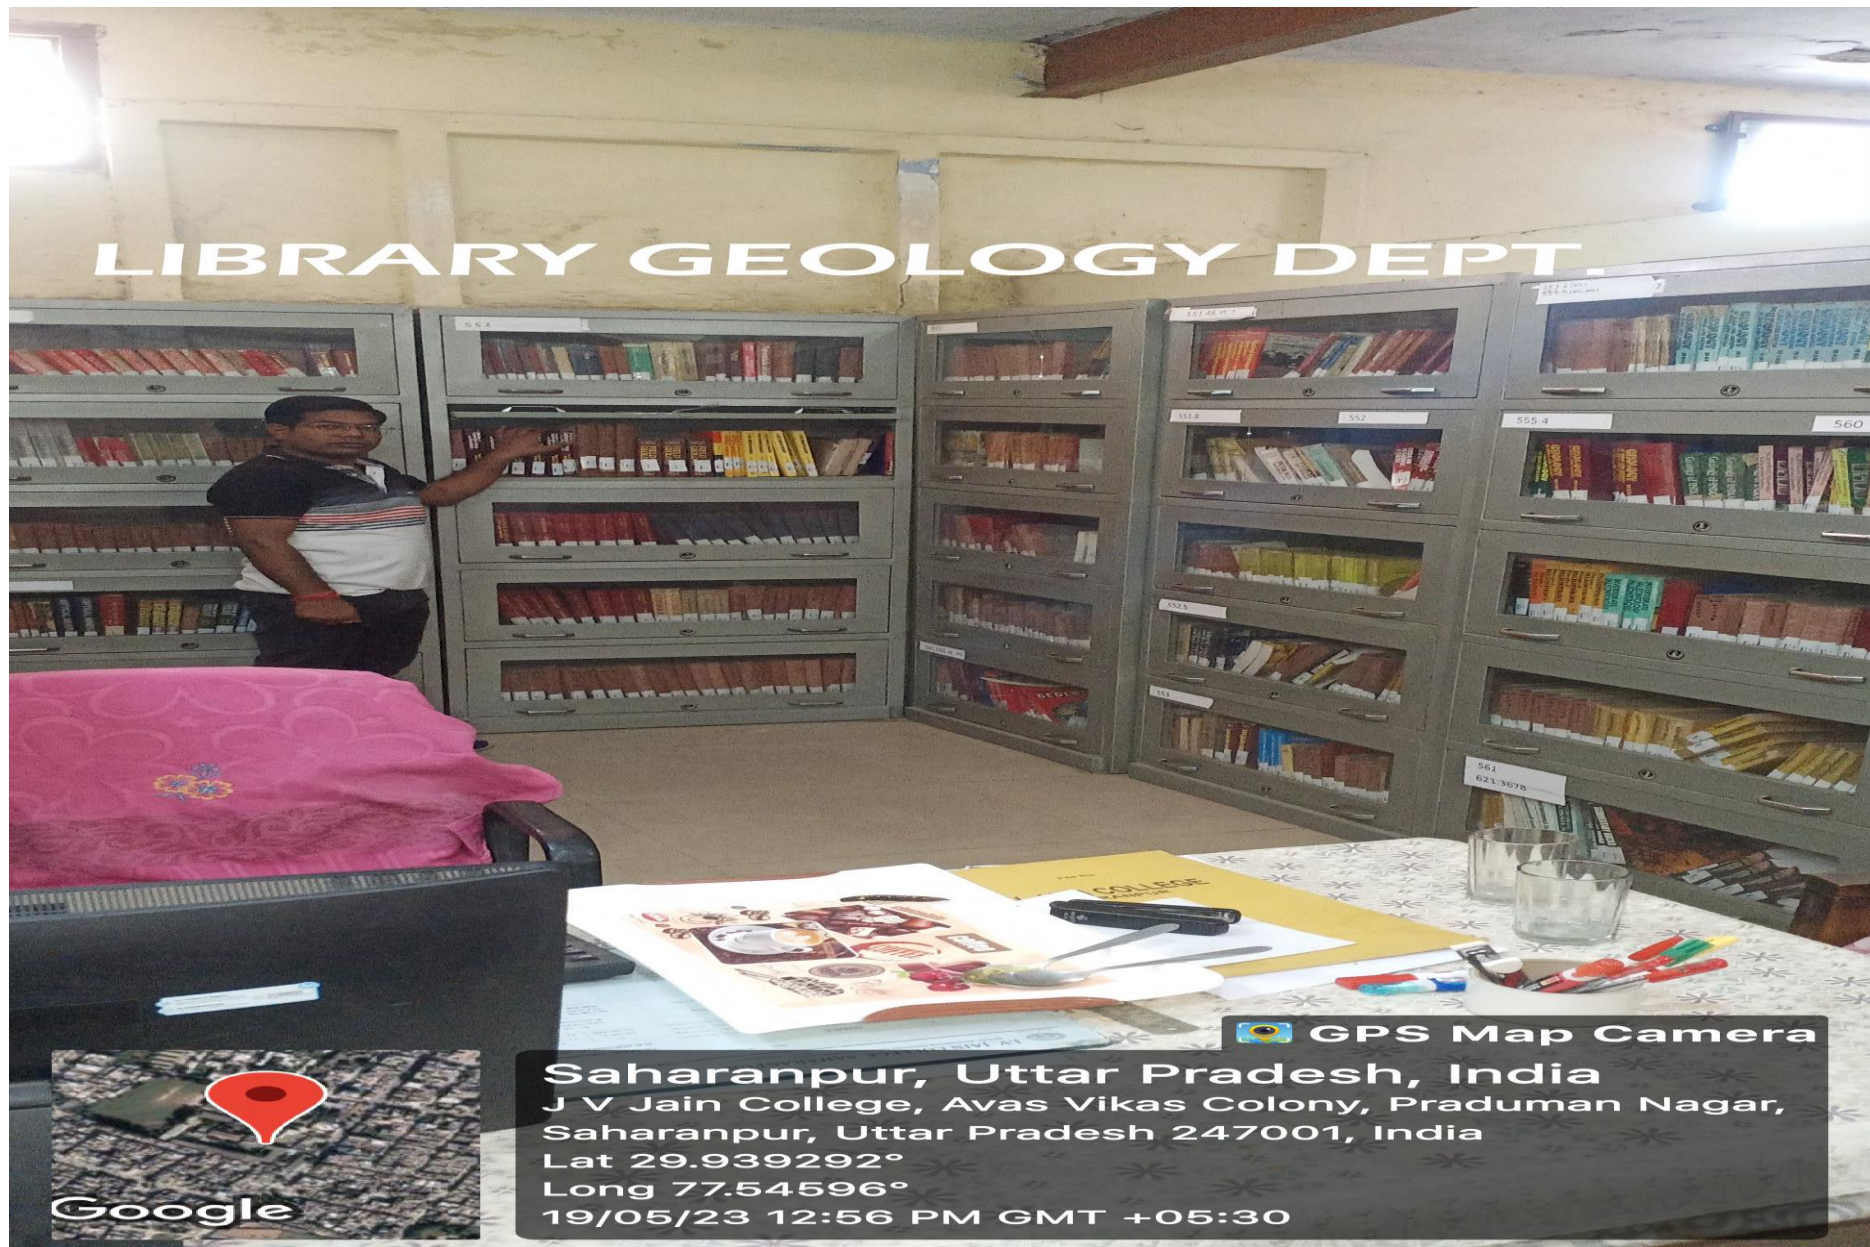

LIBRARY GEOLOGY DEPT.

 GPS Map Camera

Saharanpur, Uttar Pradesh, India
J V Jain College, Avas Vikas Colony, Praduman Nagar,
Saharanpur, Uttar Pradesh 247001, India
Lat 29.939292°
Long 77.54596°
19/05/23 12:56 PM GMT +05:30