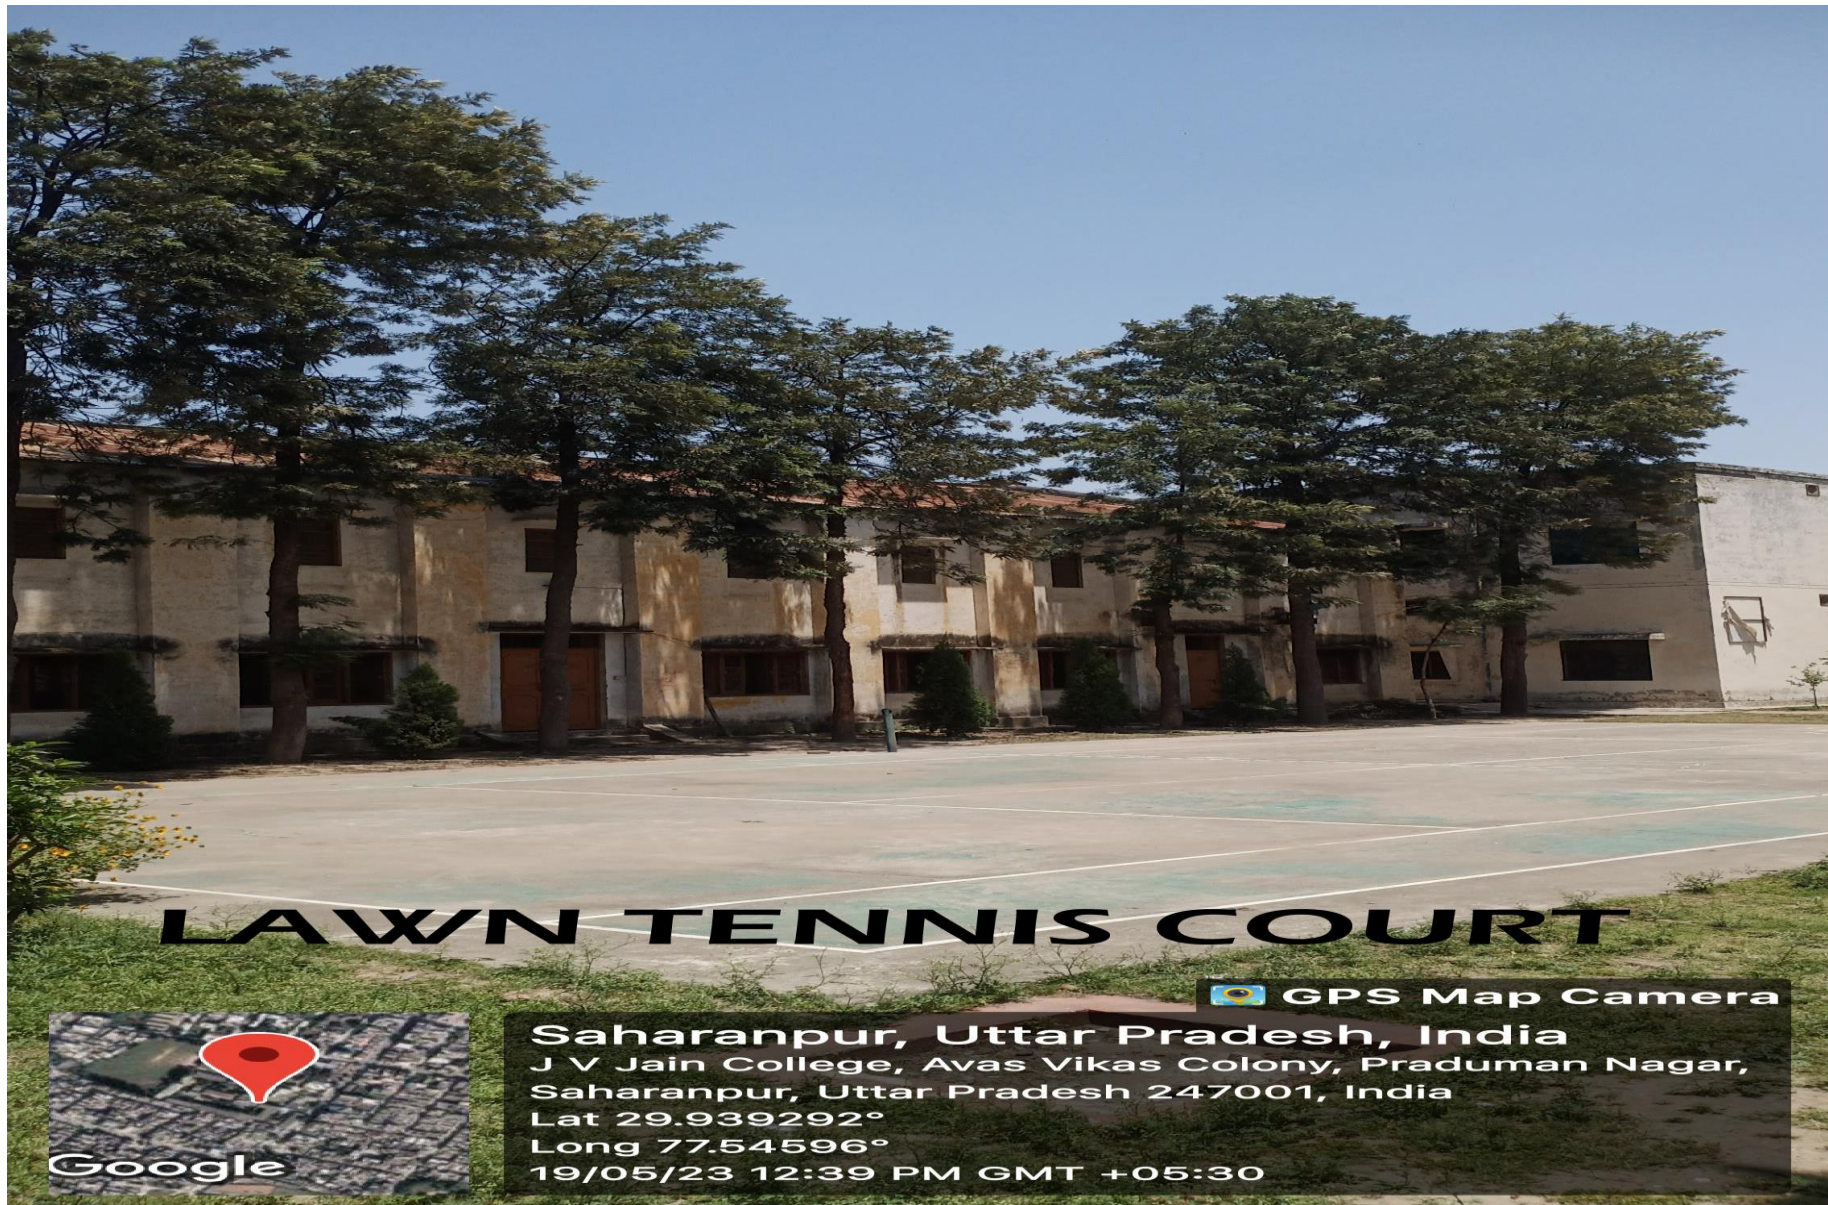

20/05/23 05:27 PM GMT +05:30

MULTI PURPOSE GROUND FOR KABADDI, KHO-KHO etc.

 **GPS Map Camera**

Saharanpur, Uttar Pradesh, India
J V Jain College, Avas Vikas Colony, Praduman Nagar,
Saharanpur, Uttar Pradesh 247001, India
Lat 29.939292°
Long 77.54596°
20/05/23 05:26 PM GMT +05:30