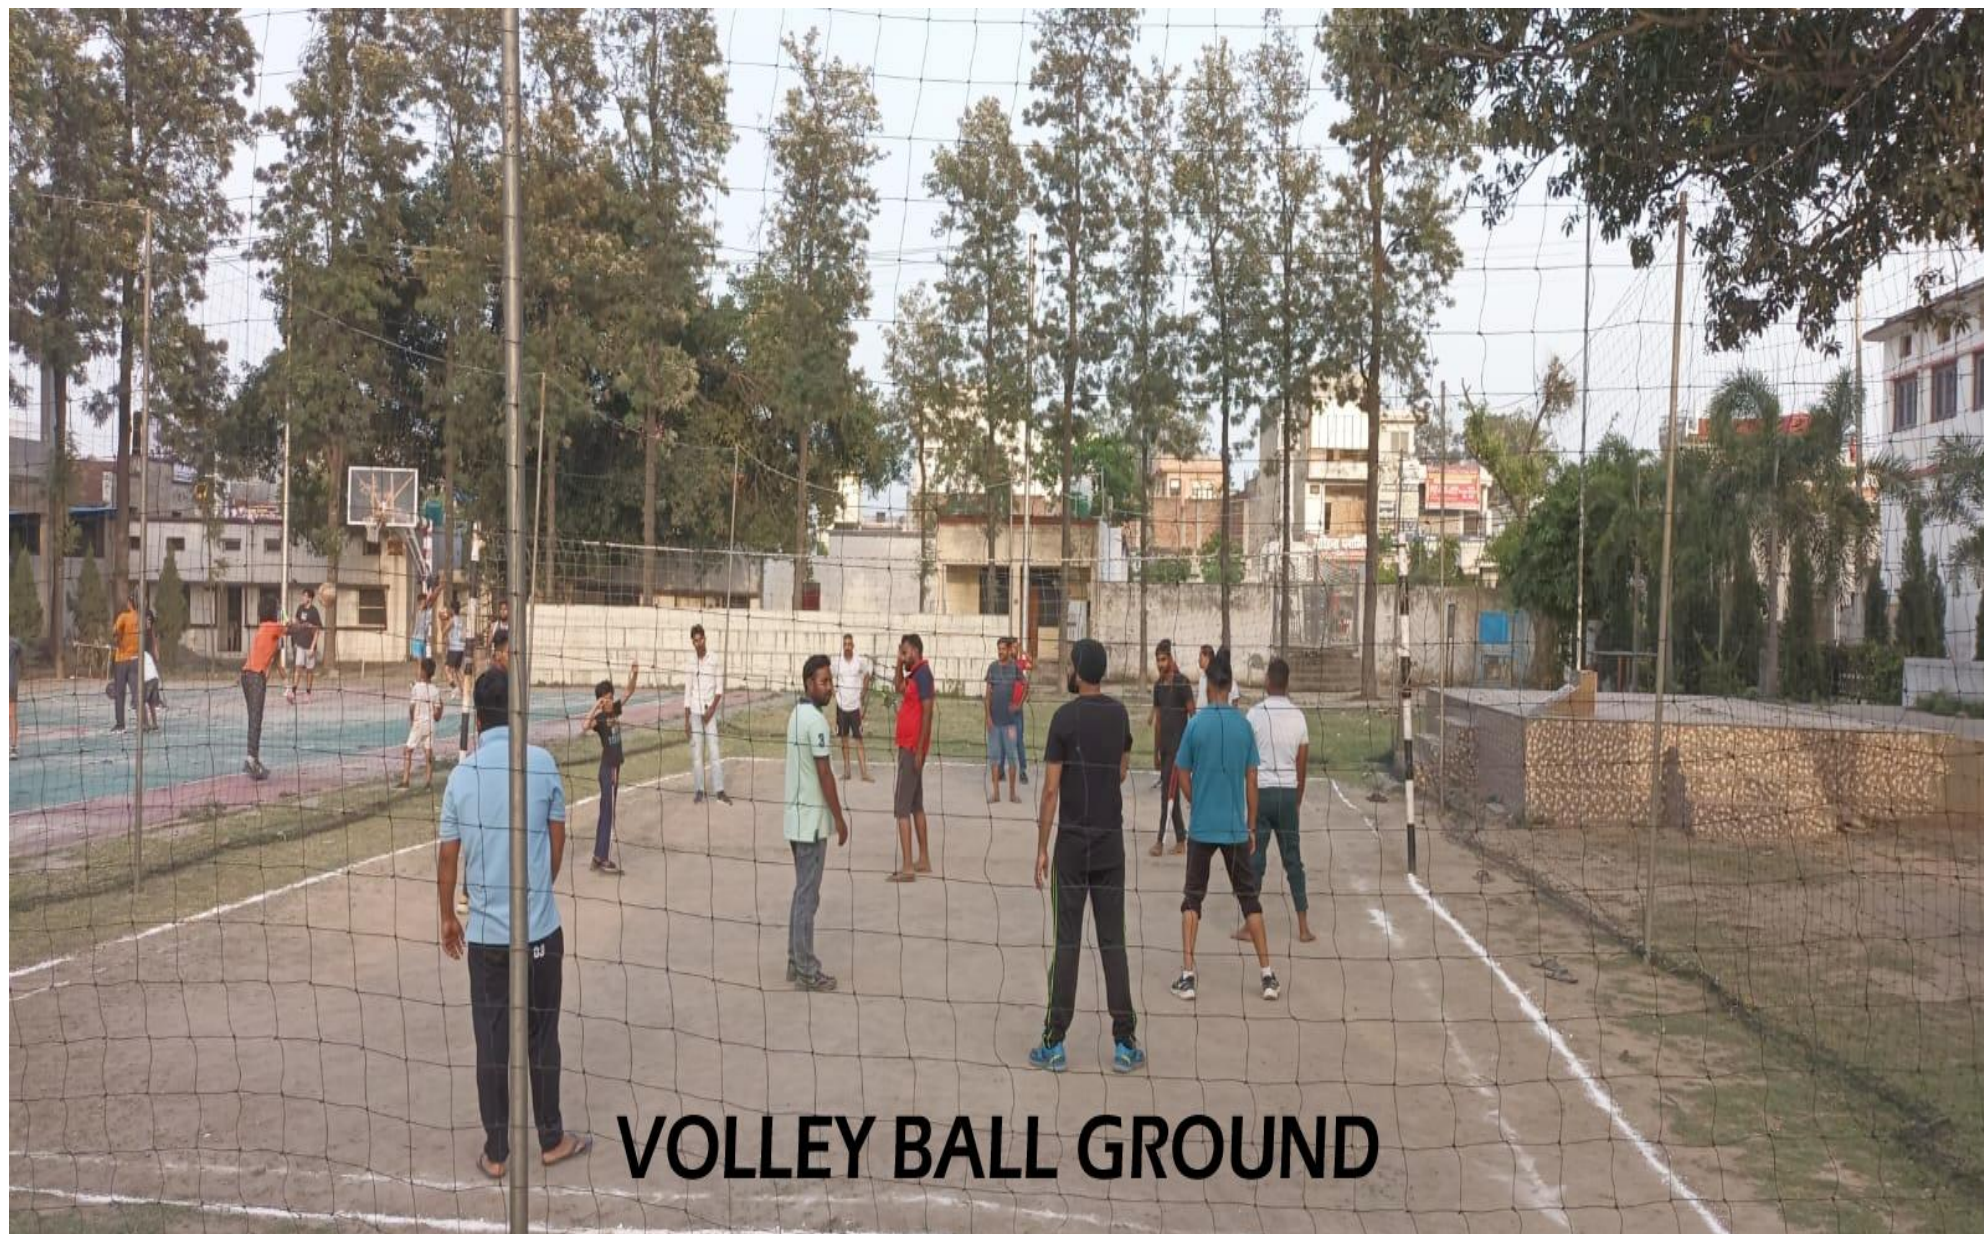

YOGA PROGRAM, KALANGAN HALL

YOGA PROGRAM KALANGAN HALL

VOLLEY BALL GROUND

BASKET BALL COURT

BASKET BALL COURT

 GPS Map Camera

Saharanpur, Uttar Pradesh, India
J V Jain College, Avas Vikas Colony, Praduman Nagar,
Saharanpur, Uttar Pradesh 247001, India
Lat 29.939292°
Long 77.54596°
20/05/23 05:27 PM GMT +05:30