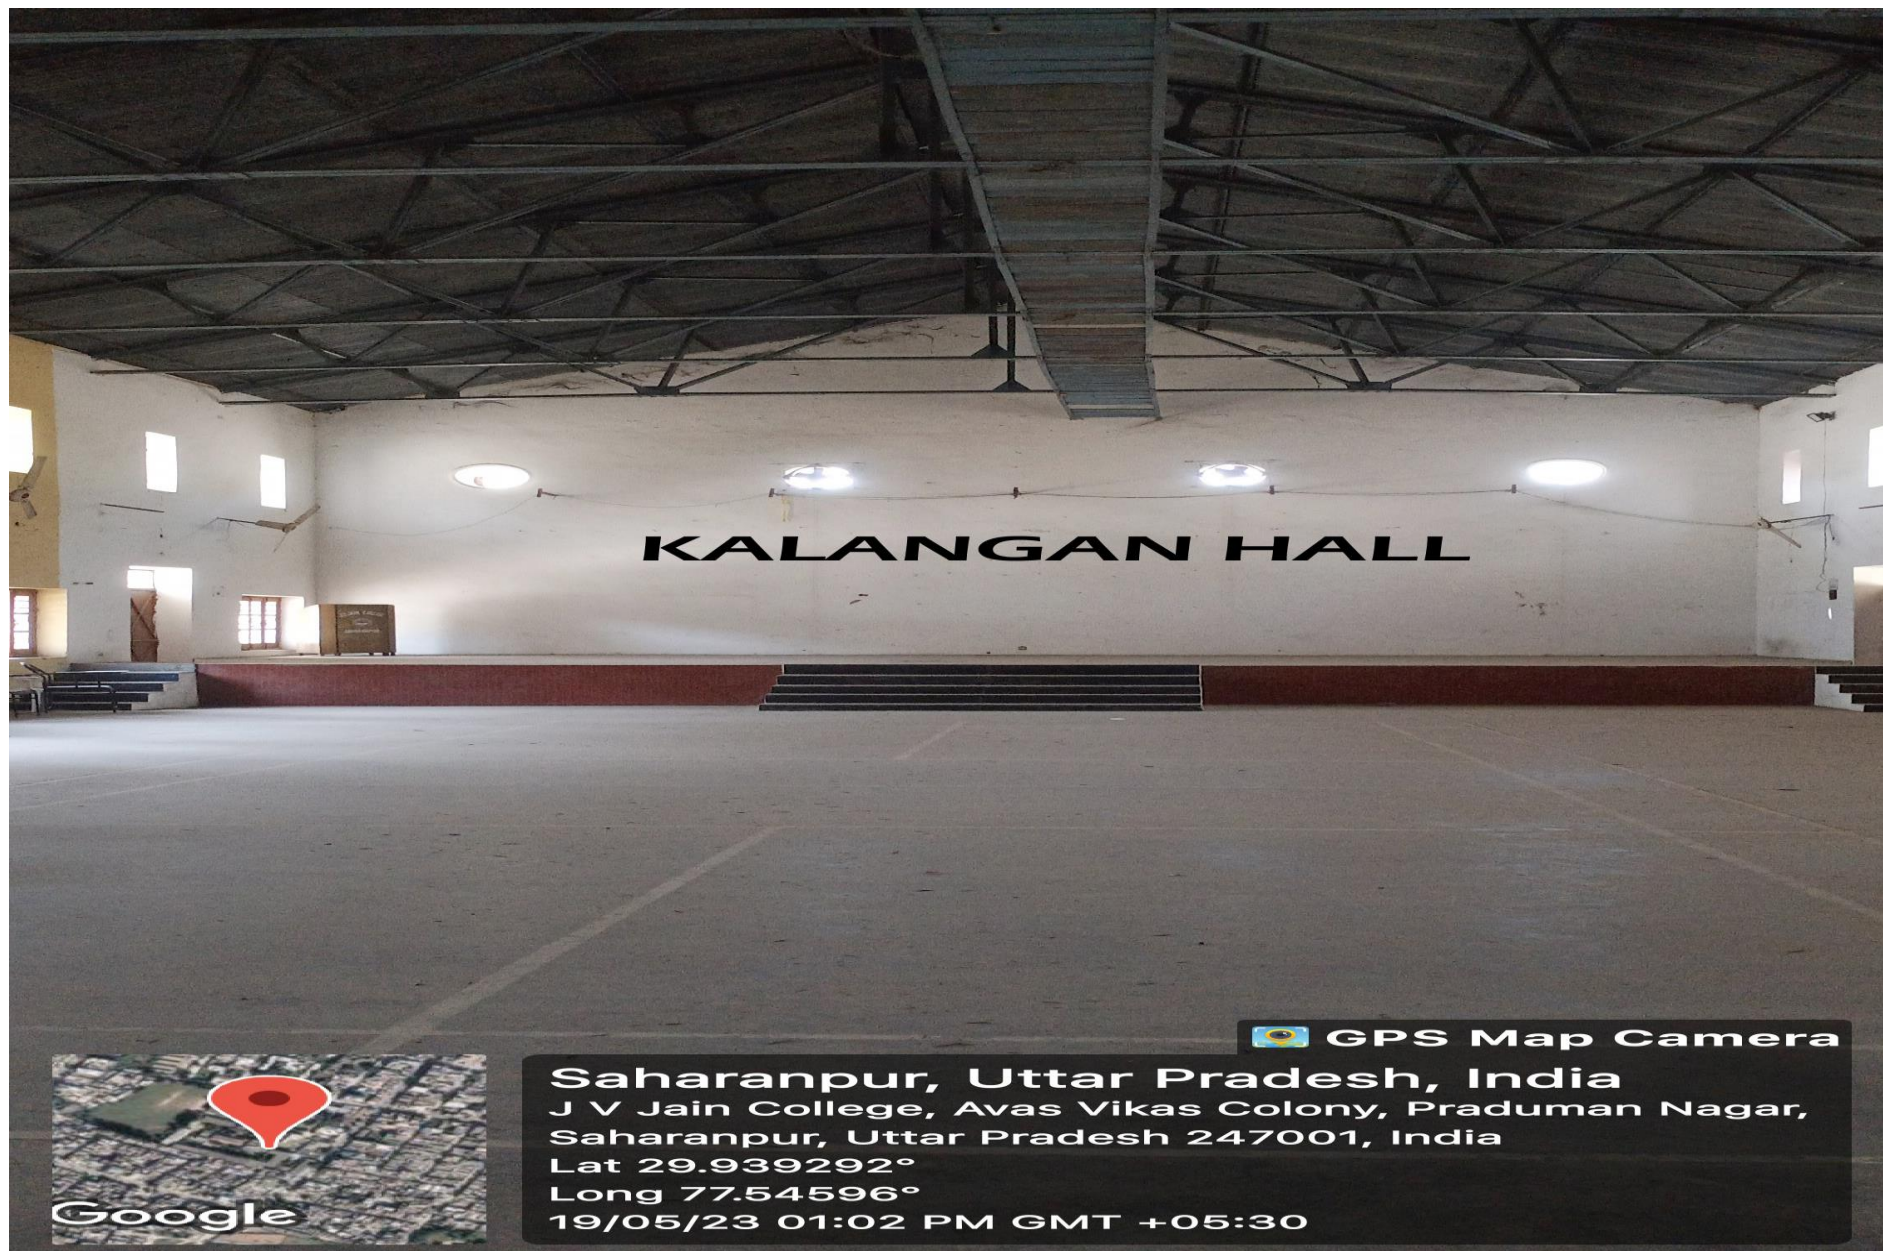

कलांगन

Adm No.
1 To 291

प्रवेश

श

 GPS Map Camera

Saharanpur, Uttar Pradesh, India
J V Jain College, Avas Vikas Colony, Praduman Nagar,
Saharanpur, Uttar Pradesh 247001, India
Lat 29.939292°
Long 77.54596°
19/05/23 01:03 PM GMT +05:30